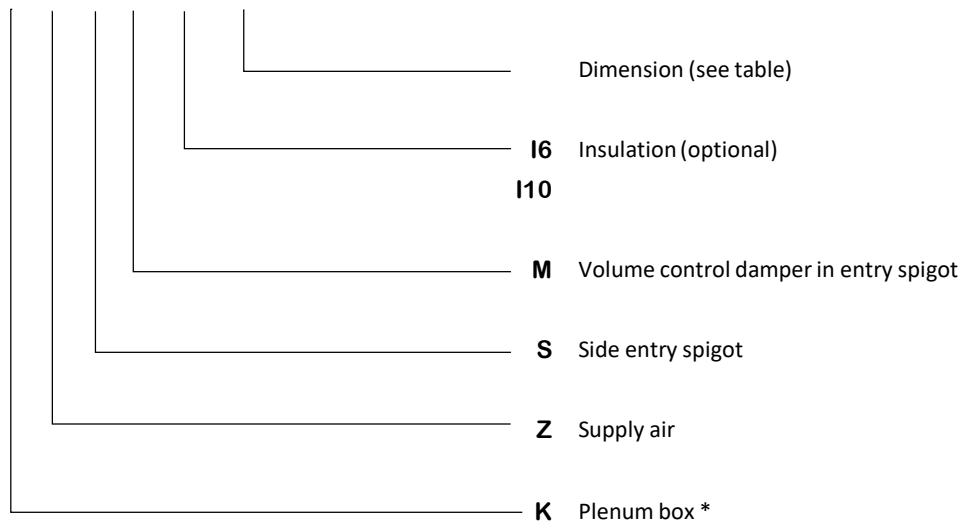

Plenum box for diffuser type OD-9/KK1, OD-9/KR1

Designation	Size	A [mm]	ØD [mm]	H [mm]
K/Z/S/M/	310	290	158	210
K/Z/S/M/	400	390	198	250
K/Z/S/M/	500	490	248	300
K/Z/S/M/	600	590	248	300
K/Z/S/M/	625	590	248	300
K/Z/S/M/	800	790	313	365

Ordering key

K / Z / S / M / I6 / 400

* Plenum boxes sizes 300 - 625 are fixed with one central screw.

Plenum boxes size 800 and 825 are fixed with one central screw and 4 screws on the corners.